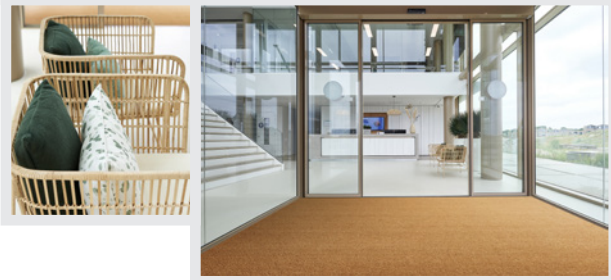

Duratap The most wear-resistant coir mat

Type	Use	Traffic	Mat Matrix
Scraping	Indoor	Medium	B

Duratap is the most wear-resistant coir mat we've ever made. Unique features are its high use class rating of 32 (commercial use) and its fire protection class rating of Cfl-s1. This heavy-duty, tightly tufted mat makes access easy for wheelchairs and rollators.

Design

This thick, firm coir mat has a stiff, bristly feel. With the classic touch of coir. Natural variations in the yarn give the mat beautiful colour gradients. These vary from one mat to another, which makes for subtle colour nuances. The distinctive look of coir means this mat complements both classic and modern interiors.

Wood light oak floor herringbone coarse with Duratap naturel

Matching all floors

Our designers develop colourways that complement every interior style. For ambiances ranging from classic to modern design. The broad Rinos range always has the right solution, to complement both interior design and floor type. **Make your own combination on our website and be inspired by our options.**